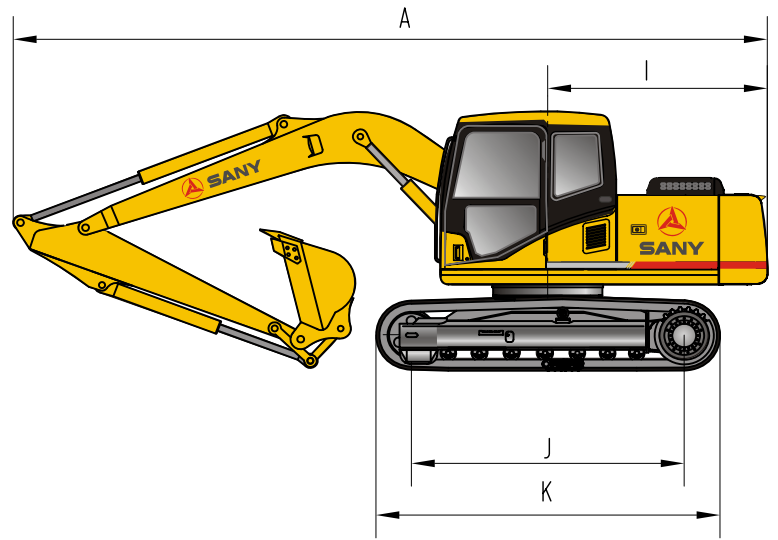

THE ESSENCE OF SANY PRODUCT
LIES IN ITS HIGH RELIABILITY

New Generation Hydraulic Excavators SY135C Series

SANY

Quality changes the world

- Up to Euro II emission standard, more powerful drive and lower oil consumption;
- New Isuzu engine, with lower malfunction ratio and better roughness-wearing;
- Advanced electric proportional minus flow hydraulic control system, simpler operation and higher efficiency;
- More stable, faster, lower cost and higher return on investment;
- Original malfunction diagnosis system, extended overhaul period and lower maintenance cost.

Overall dimension

Name	SY135C
A Shipping length	7500mm/24'7"
B Transport width	2505mm/8'3"
C Shipping height	2818mm/9'3"
D Upperstructure width	2490mm/8'2"
E Cab height	2740mm/9'
F Std.Track shoe width	500mm/1'8"
G Track gauge	1990mm/6'6"
H Min.ground clearance	400mm/1'4"
I Tail swing radius	2311mm/7'7"
J Length to centers of rollers	2880mm/9'5"
K Track length	3550mm/11'8"

Operation range

Name	SY135C
a Max.digging height	8634mm/28'4"
b Max.loading height	6167mm/20'3"
C Max.digging depth	5505mm/18'1"
D Max.vertical wall digging depth	4850mm/15'11"
E Max.digging reach	8320mm/27'4"
F Min.swing radius	2500mm/8'3"
G Max.height at min.swing radius	6480mm/21'3"

Technical parameters

Name	SY135C
Operating weight	13500kg/29762lb
Std.bucket capacity	0.53m ³ /0.69 yd ³
Rated power	69/2200kw/rpm/92.5/2200 hp/rpm
Travel speed(low/high)	5.5/3.5km/h/3.42/2.2mph
Swing speed	12.5rpm
Gradeability	70%/35°
Ground press(600mm track)	40kPa/5.8 psi
Bucket digging ability	99kN/222712lb
Max.flow of main pump	2×121L/min/2×32gal/min
Relief valve pressure	31.4/34.3MPa/4553/4974psi
Travel hydraulic circuit	34.3MPa/4974psi
Swing hydraulic circuit	25MPa/3625psi
Pilot hydraulic circuit	3.9MPa/565.6psi