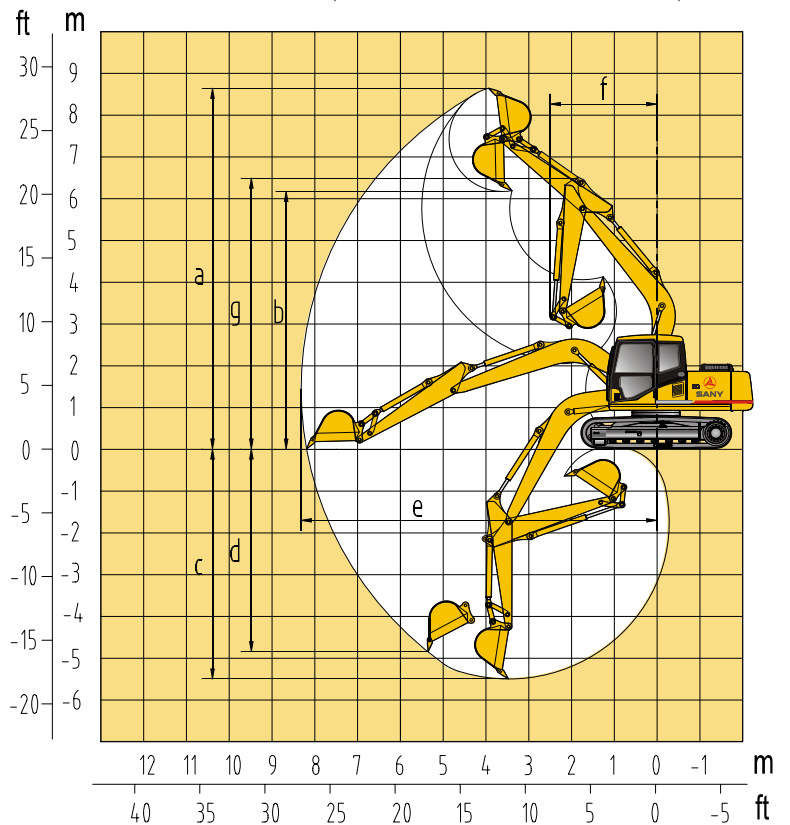

THE ESSENCE OF SANY PRODUCT
LIES IN ITS HIGH RELIABILITY

New Generation Hydraulic Excavators SY135C Series

SANY

Quality changes the world

- Up to Euro II emission standard, more powerful drive and lower oil consumption;
- New Isuzu engine, with lower malfunction ratio and better roughness-wearing;
- Advanced electric proportional minus flow hydraulic control system, simpler operation and higher efficiency;
- More stable, faster, lower cost and higher return on investment;
- Original malfunction diagnosis system, extended overhaul period and lower maintenance cost.

Overall dimension

Name	SY135C
A Shipping length	7500mm/24'7"
B Transport width	2505mm/8'3"
C Shipping height	2818mm/9'3"
D Upperstructure width	2490mm/8'2"
E Cab height	2740mm/9'
F Std.Track shoe width	500mm/1'8"
G Track gauge	1990mm/6'6"
H Min.ground clearance	400mm/1'4"
I Tail swing radius	2311mm/7'7"
J Length to centers of rollers	2880mm/9'5"
K Track length	3550mm/11'8"

Operation range

Name	SY135C
a Max.digging height	8634mm/28'4"
b Max.loading height	6167mm/20'3"
C Max.digging depth	5505mm/18'1"
D Max.vertical wall digging depth	4850mm/15'11"
E Max.digging reach	8320mm/27'4"
F Min.swing radius	2500mm/8'3"
G Max.height at min.swing radius	6480mm/21'3"

Technical parameters

Name	SY135C
Operating weight	13500kg/29762lb
Std.bucket capacity	0.53m ³ /0.69 yd ³
Rated power	69/2200kw/rpm/92.5/2200 hp/rpm
Travel speed(low/high)	5.5/3.5km/h/3.42/2.2mph
Swing speed	12.5rpm
Gradeability	70%/35°
Ground press(600mm track)	40kPa/5.8 psi
Bucket digging ability	99kN/222712lb
Max.flow of main pump	2×121L/min/2×32gal/min
Relief valve pressure	31.4/34.3MPa/4553/4974psi
Travel hydraulic circuit	34.3MPa/4974psi
Swing hydraulic circuit	25MPa/3625psi
Pilot hydraulic circuit	3.9MPa/565.6psi