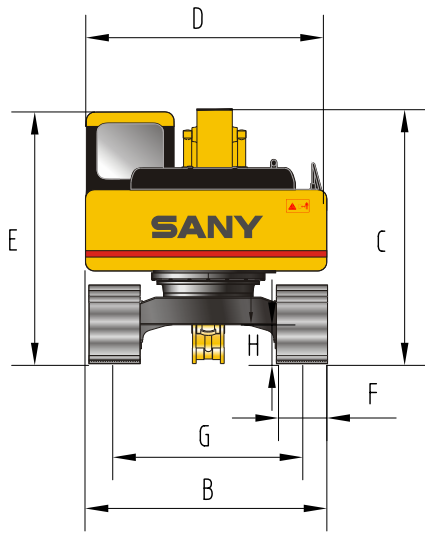

Overall dimension

Name	SY135C
A Shipping length	7500mm/24'7"
B Transport width	2505mm/8'3"
C Shipping height	2818mm/9'3"
D Upperstructure width	2490mm/8'2"
E Cab height	2740mm/9'
F Std.Track shoe width	500mm/1'8"
G Track gauge	1990mm/6'6"
H Min.ground clearance	400mm/1'4"
I Tail swing radius	2311mm/7'7"
J Length to centers of rollers	2880mm/9'5"
K Track length	3550mm/11'8"

Operation range

Name	SY135C
a Max.digging height	8634mm/28'4"
b Max.loading height	6167mm/20'3"
C Max.digging depth	5505mm/18'1"
D Max.vertical wall digging depth	4850mm/15'11"
E Max.digging reach	8320mm/27'4"
F Min.swing radius	2500mm/8'3"
G Max.height at min.swing radius	6480mm/21'3"

Technical parameters

Name	SY135C
Operating weight	13500kg/29762lb
Std.bucket capacity	0.53m ³ /0.69 yd ³
Rated power	69/2200kw/rpm/92.5/2200 hp/rpm
Travel speed(low/high)	5.5/3.5km/h/3.42/2.2mph
Swing speed	12.5rpm
Gradeability	70%/35°
Ground press(600mm track)	40kPa/5.8 psi
Bucket digging ability	99kN/222712lb
Max.flow of main pump	2×121L/min/2×32gal/min
Relief valve pressure	31.4/34.3MPa/4553/4974psi
Travel hydraulic circuit	34.3MPa/4974psi
Swing hydraulic circuit	25MPa/3625psi
Pilot hydraulic circuit	3.9MPa/565.6psi