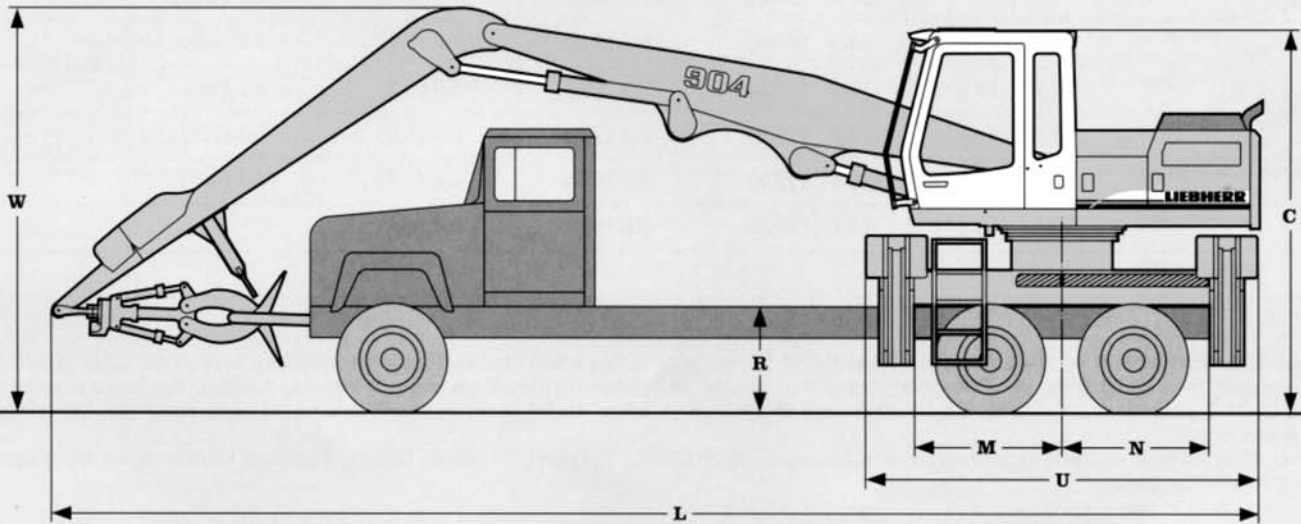

# LIEBHERR

The Better Machine.

**Truck/Trailer Mount**  
**Operating Weight** 33,260 - 33,460lb  
**Engine Output** 116 BHP (85kW)

**A904**  
 Industry

## Dimensions

	with industrial-type gooseneck boom 18'4" and wood grapple		with stick 13'2"	with stick 16'5"
C	_____	ft-in	12'4"	12'4"
L	_____	ft-in	38'11"	40'2"
M	_____	ft-in	4'9"	4'9"
N	_____	ft-in	4'9"	4'9"
R	_____	ft-in	3'4"	3'4"
U	_____	ft-in	12'7"	12'7"
W	_____	ft-in	13'0"	13'0"