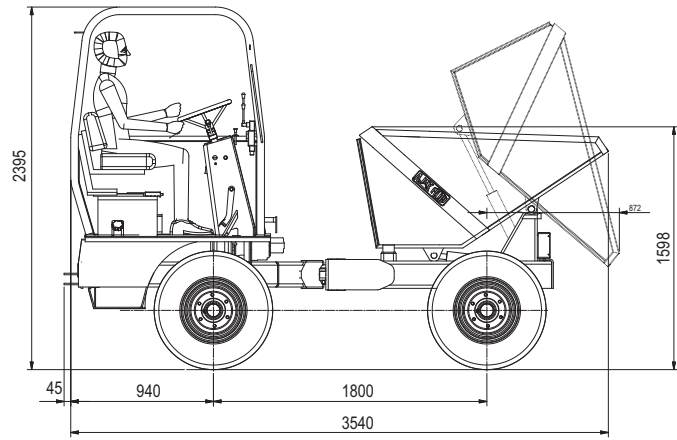

**AJAX FIORI**

**SELF LOADING  
SITE DUMPER**

**DX 25 SL**

Short turning radius: 4.2 meters

Oscillation

Hydraulic powered self loading

Ergonomic Controls

Articulation angle : 30 degrees

Loading shovel

**ENGINE:**

Mahindra & Mahindra water cooled 4 stroke diesel engine - 28.7 kw @2600 rpm  
BS III CEV Emission Certified.

**CHASSIS:**

Articulated, High tensile steel welded "C" type construction.

**SELF LOADING SYSTEM:**

Single joystick controlled hydrostatic cylinders operated loading shovel of 165 L.

**SKIP**

Heaped capacity : 1585 ltrs  
Struck capacity : 1240 ltrs

**SERVICE REFILL CAPACITIES**

Fuel tank : 34 litres  
Hydraulic tank : 45 litres

**WHEEL**

Tyre : 10.0/75-15.3 - 18 PR  
Rim size : 9 x 15

**WEIGHT**

Net vehicle weight : 2300 kgs  
Gross vehicle weight : 4800 kgs

Specifications are subject to change without prior notice