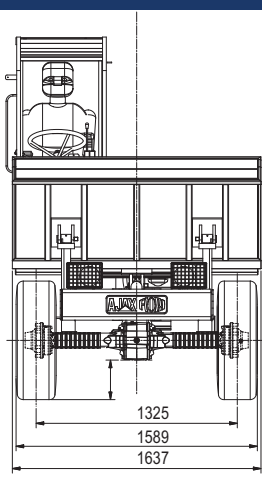

**AJAX FIORI**

**SELF LOADING  
SITE DUMPER**

**DX 25 SL**

Short turning radius: 4.2 meters

Oscillation

Hydraulic powered self loading

Ergonomic Controls

Articulation angle : 30 degrees

Fuel tank : 34 litres  
Hydraulic tank : 45 litres

**WHEEL**

Tyre : 10.0/75-15.3 - 18 PR  
Rim size : 9 x 15

**WEIGHT**

Net vehicle weight : 2300 kgs  
Gross vehicle weight : 4800 kgs

Specifications are subject to change without prior notice