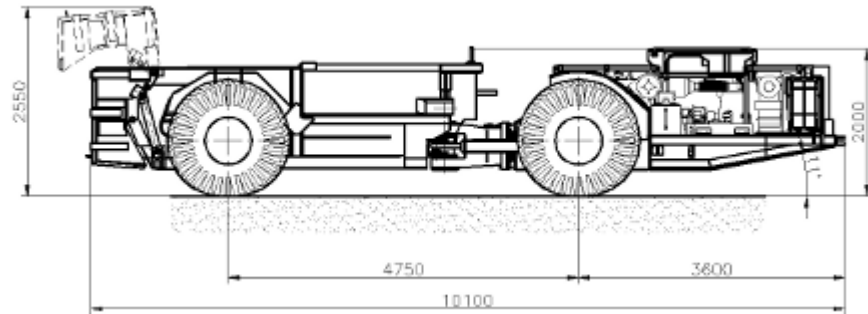

Haul truck CB4 P24K

Length	10 100 mm
Width	3 400 mm
Height	2000/2200 mm
Total weight	24 000 kg
Body volume	13,5 m ³
Payload	24 t
Power rating	172 kW
Driving speed (forward/reverse)	
1 st gear	5,0 km/h
2 nd gear	9,0 km/h
3 rd gear	15,0 km/h
4 th gear	25,0 km/h