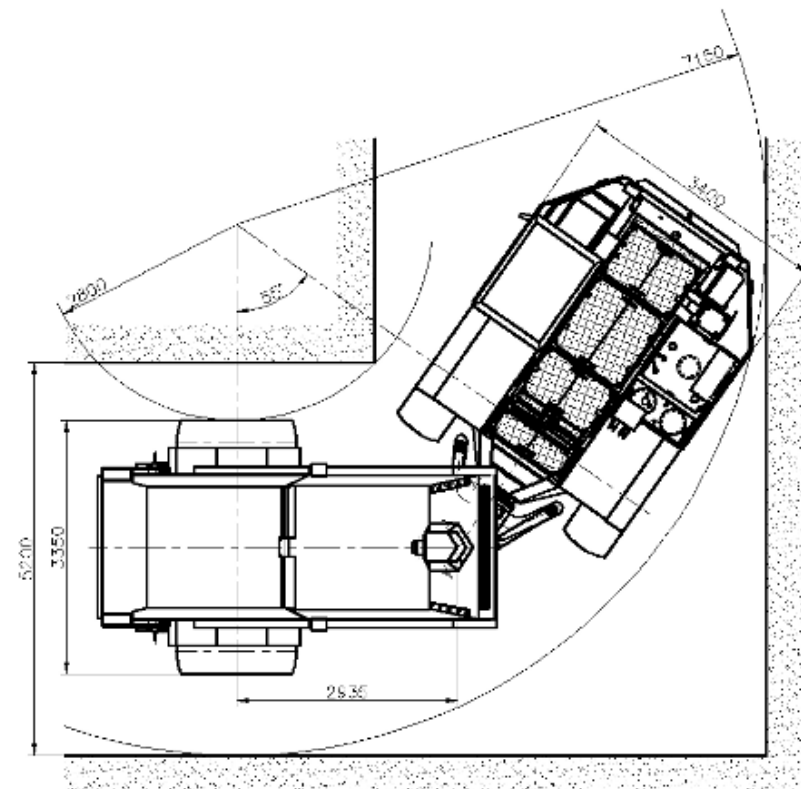

Haul truck CB4 P24K

Length	10 100 mm
Width	3 400 mm
Height	2000/2200 mm
Total weight	24 000 kg
Body volume	13,5 m ³
Payload	24 t
Power rating	172 kW
Driving speed (forward/reverse)	
1 st gear	5,0 km/h
2 nd gear	9,0 km/h
3 rd gear	15,0 km/h
4 th gear	25,0 km/h