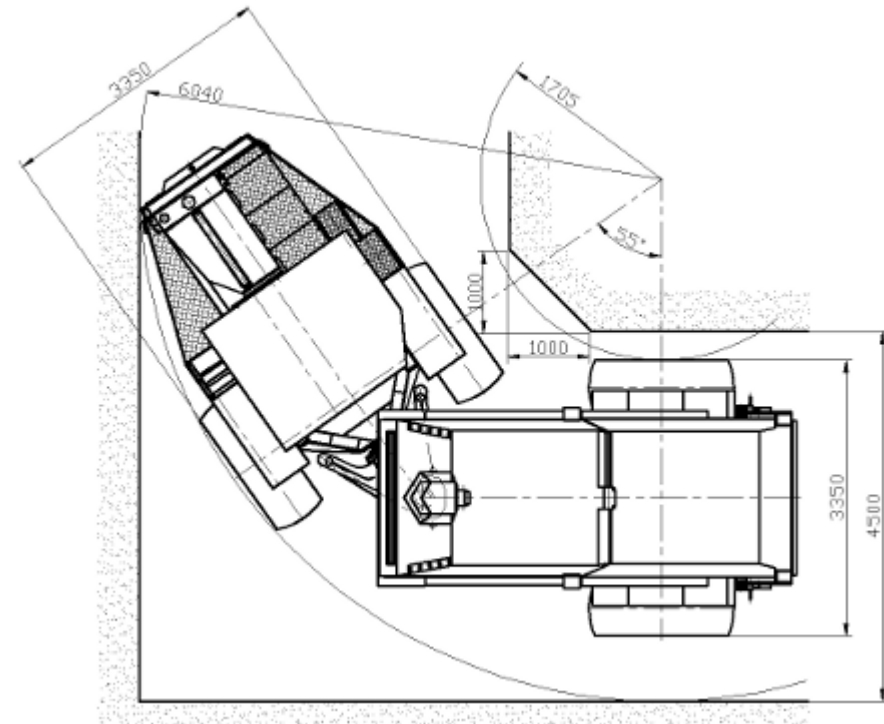

Haul truck CB4 PCK

Length	9 500 mm
Width	3 350 mm
Height	1 950 mm
Total weight	19 500 kg
Body volume	11,1 m ³
Payload	20 t
Power rating	136 kW
Driving speed (forward/reverse)	
1 st gear	6,0 km/h
2 nd gear	11,0 km/h
3 rd gear	18,0 km/h