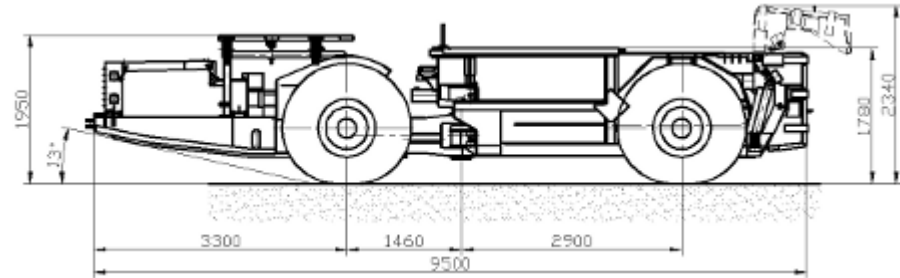

Haul truck CB4 PCK

Length	9 500 mm
Width	3 350 mm
Height	1 950 mm
Total weight	19 500 kg
Body volume	11,1 m ³
Payload	20 t
Power rating	136 kW
Driving speed (forward/reverse)	
1 st gear	6,0 km/h
2 nd gear	11,0 km/h
3 rd gear	18,0 km/h