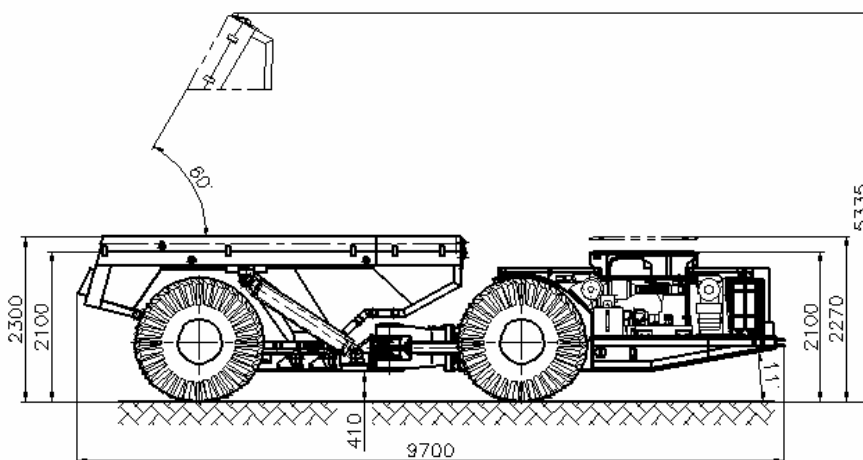

Haul Truck

WKPL-28

Length	9 700 mm
Width	3 400 mm
Height	2100/2300 mm
Total weight	23 500 kg
Body volume	11,0/13,5 m ³
Payload	28 t
Power rating	172 kW
Driving speed (forward/reverse)	
1 st gear	5,0 km/h
2 nd gear	9,0 km/h
3 rd gear	15,0 km/h
4 th gear	25,0 km/h